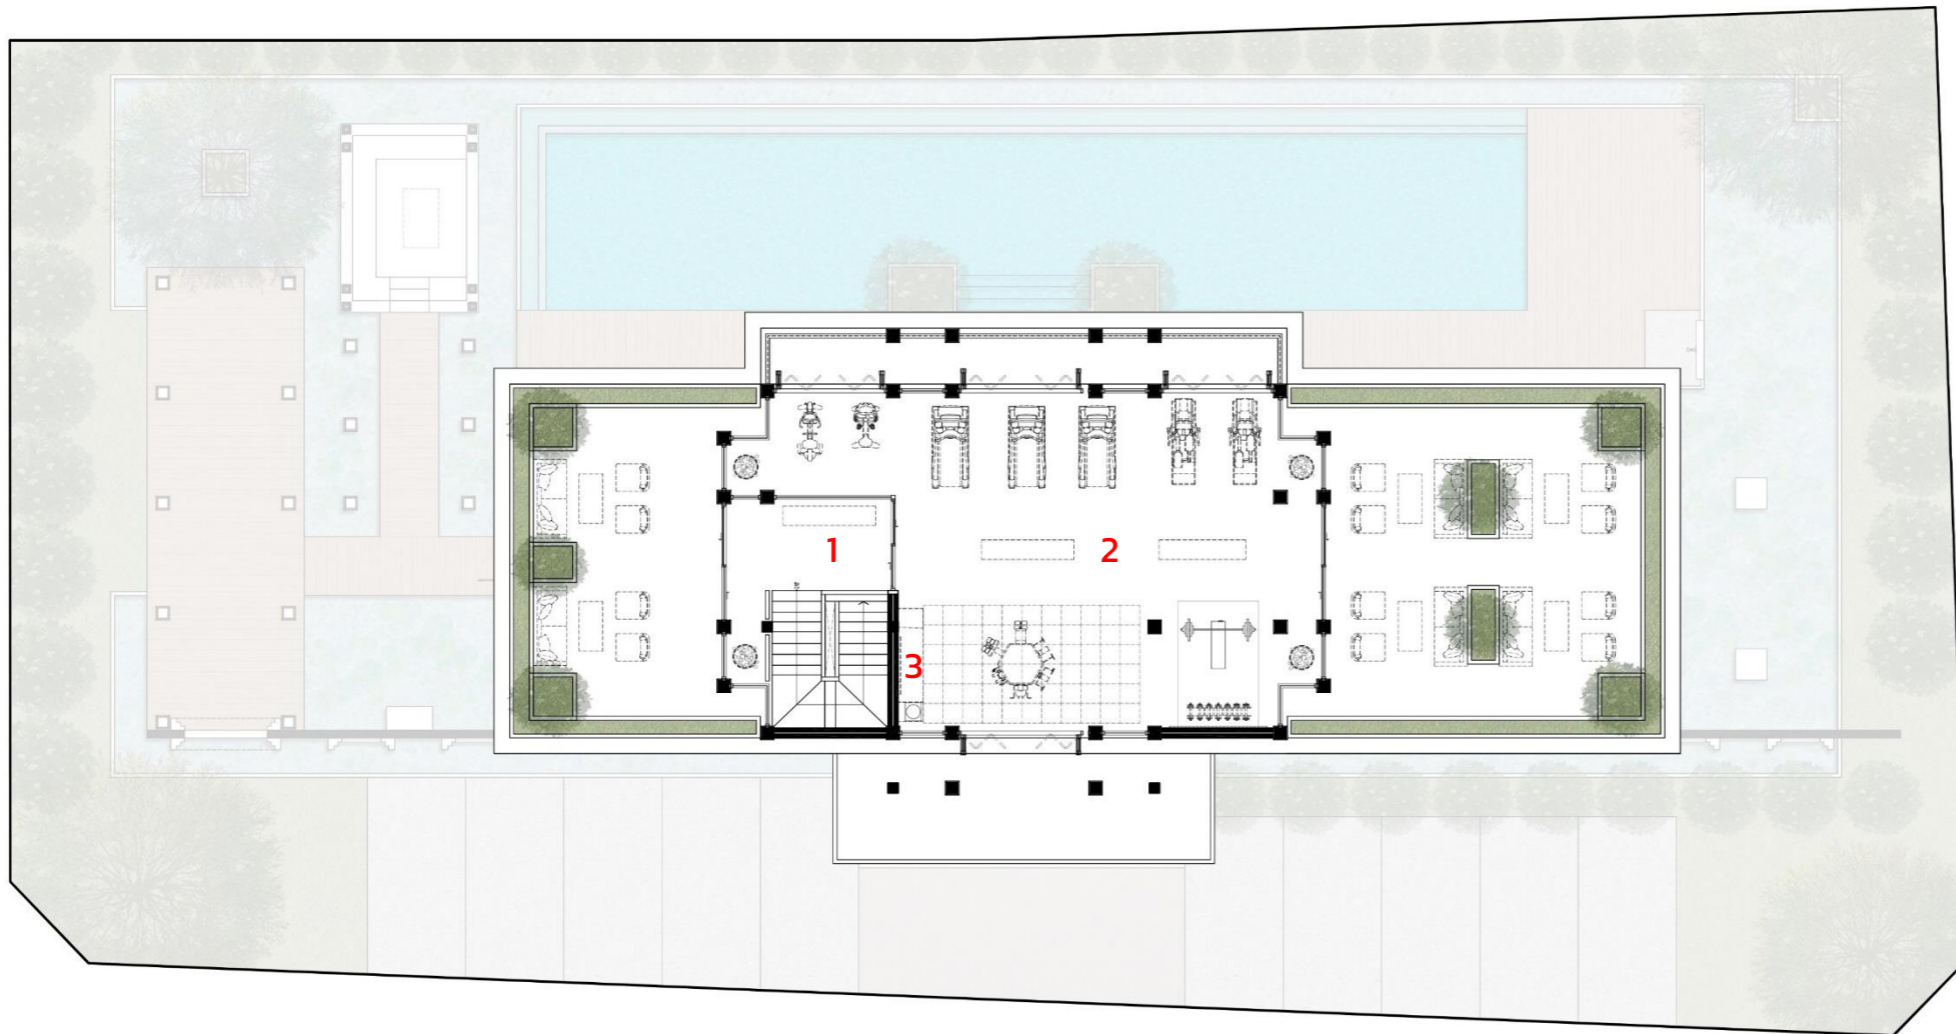

LEGEND

- 1 Parking
- 2 Entrance Hall
- 3 Foyer
- 4 Reception counter & cafe
- 5 Seating area
- 6 Female w.c.
- 7 Male w.c.
- 8 Sala
- 9 Swimming pool
- 10 Terrace
- 11 Office
- 12 Pantry
- 13 Stairs

INDOOR	263
OUTDOOR	189
SWIMMING POOL	135
POND	210
TOTAL	797 Sq.m.
GRAND TOTAL	1069 Sq.m.

28175								
4850	1100	3200	1500	3650	1500	3200	1100	8075

1925	1400	2700	3300	2700	2050
14075					

LEGEND

- 1 Foyer
- 2 Fitness hall
- 3 Lockers

INDOOR	122
OUTDOOR	150
TOTAL	272 Sq.m.

Entrance

THE OZONE
GROUP PHUKET